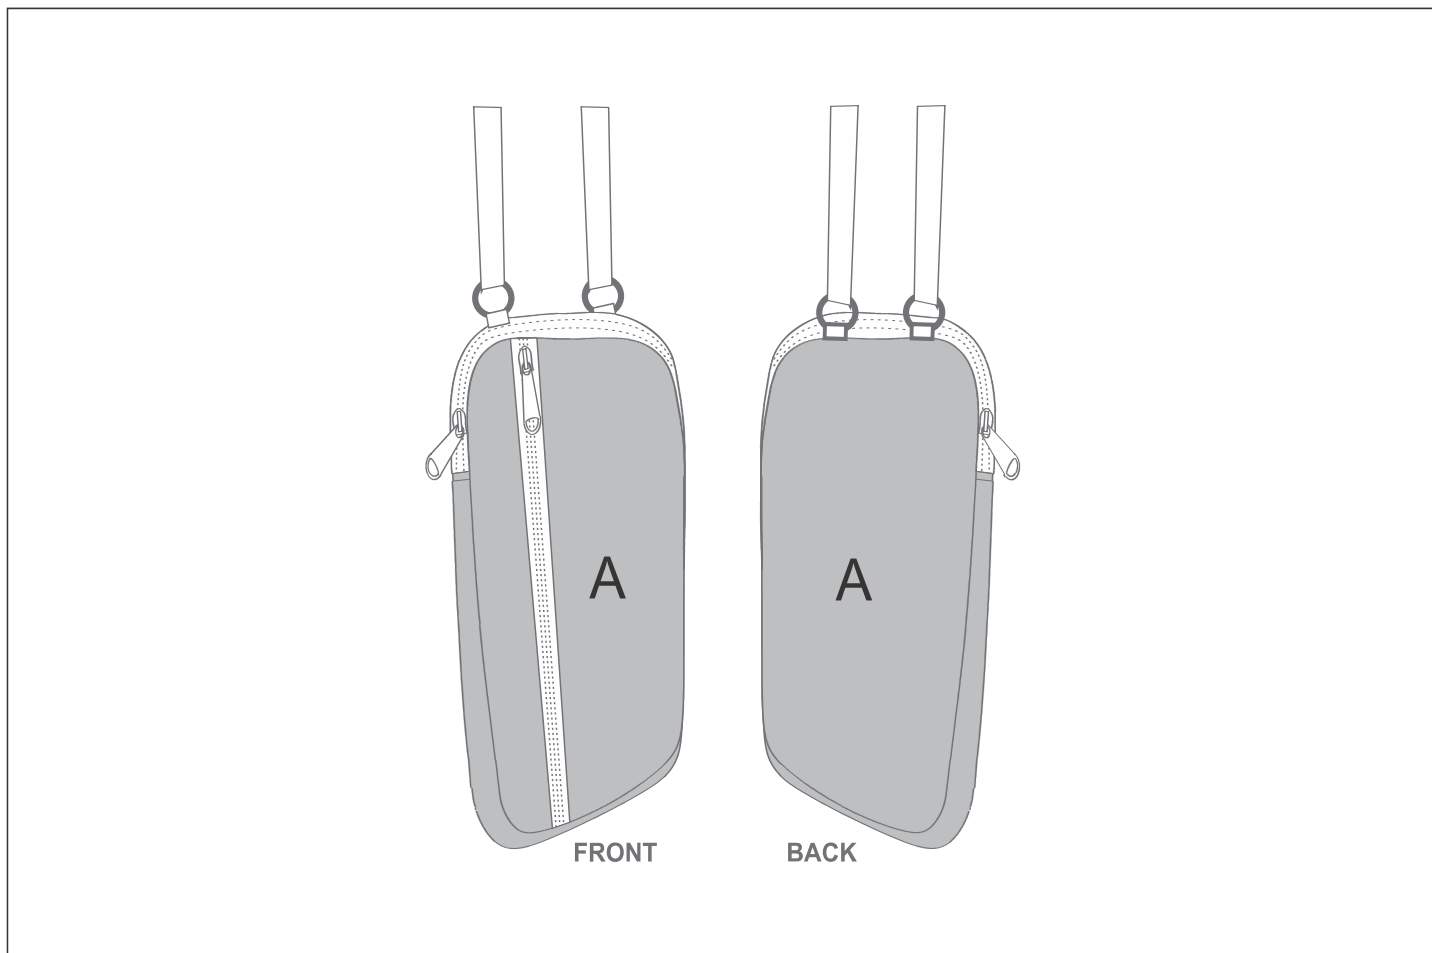

BC-HP-84-G

Hoppla Paarl Neoprene Cell Phone Pouch

Need to know:

- Includes 1-Position Sublimation (setup fees apply)

- **Please Note:** We cannot guarantee 100% logo Alignment on all Brandable Panels.

- **NB:** Please note that Neoprene material is not conducive to having predominantly white back grounds due to the print transferring nature of the fabric and process used to complete the print. We always advise to have a background colour within the design as this mitigates the chances of material blemishes and ghosting of print.

Branding Options:

Position	Branding Method (Branding Code)	No. of Colours	Dimension
A	Custom Sublimation A (CPSUB-A)	Full Colour	284mm wide x 203mm high